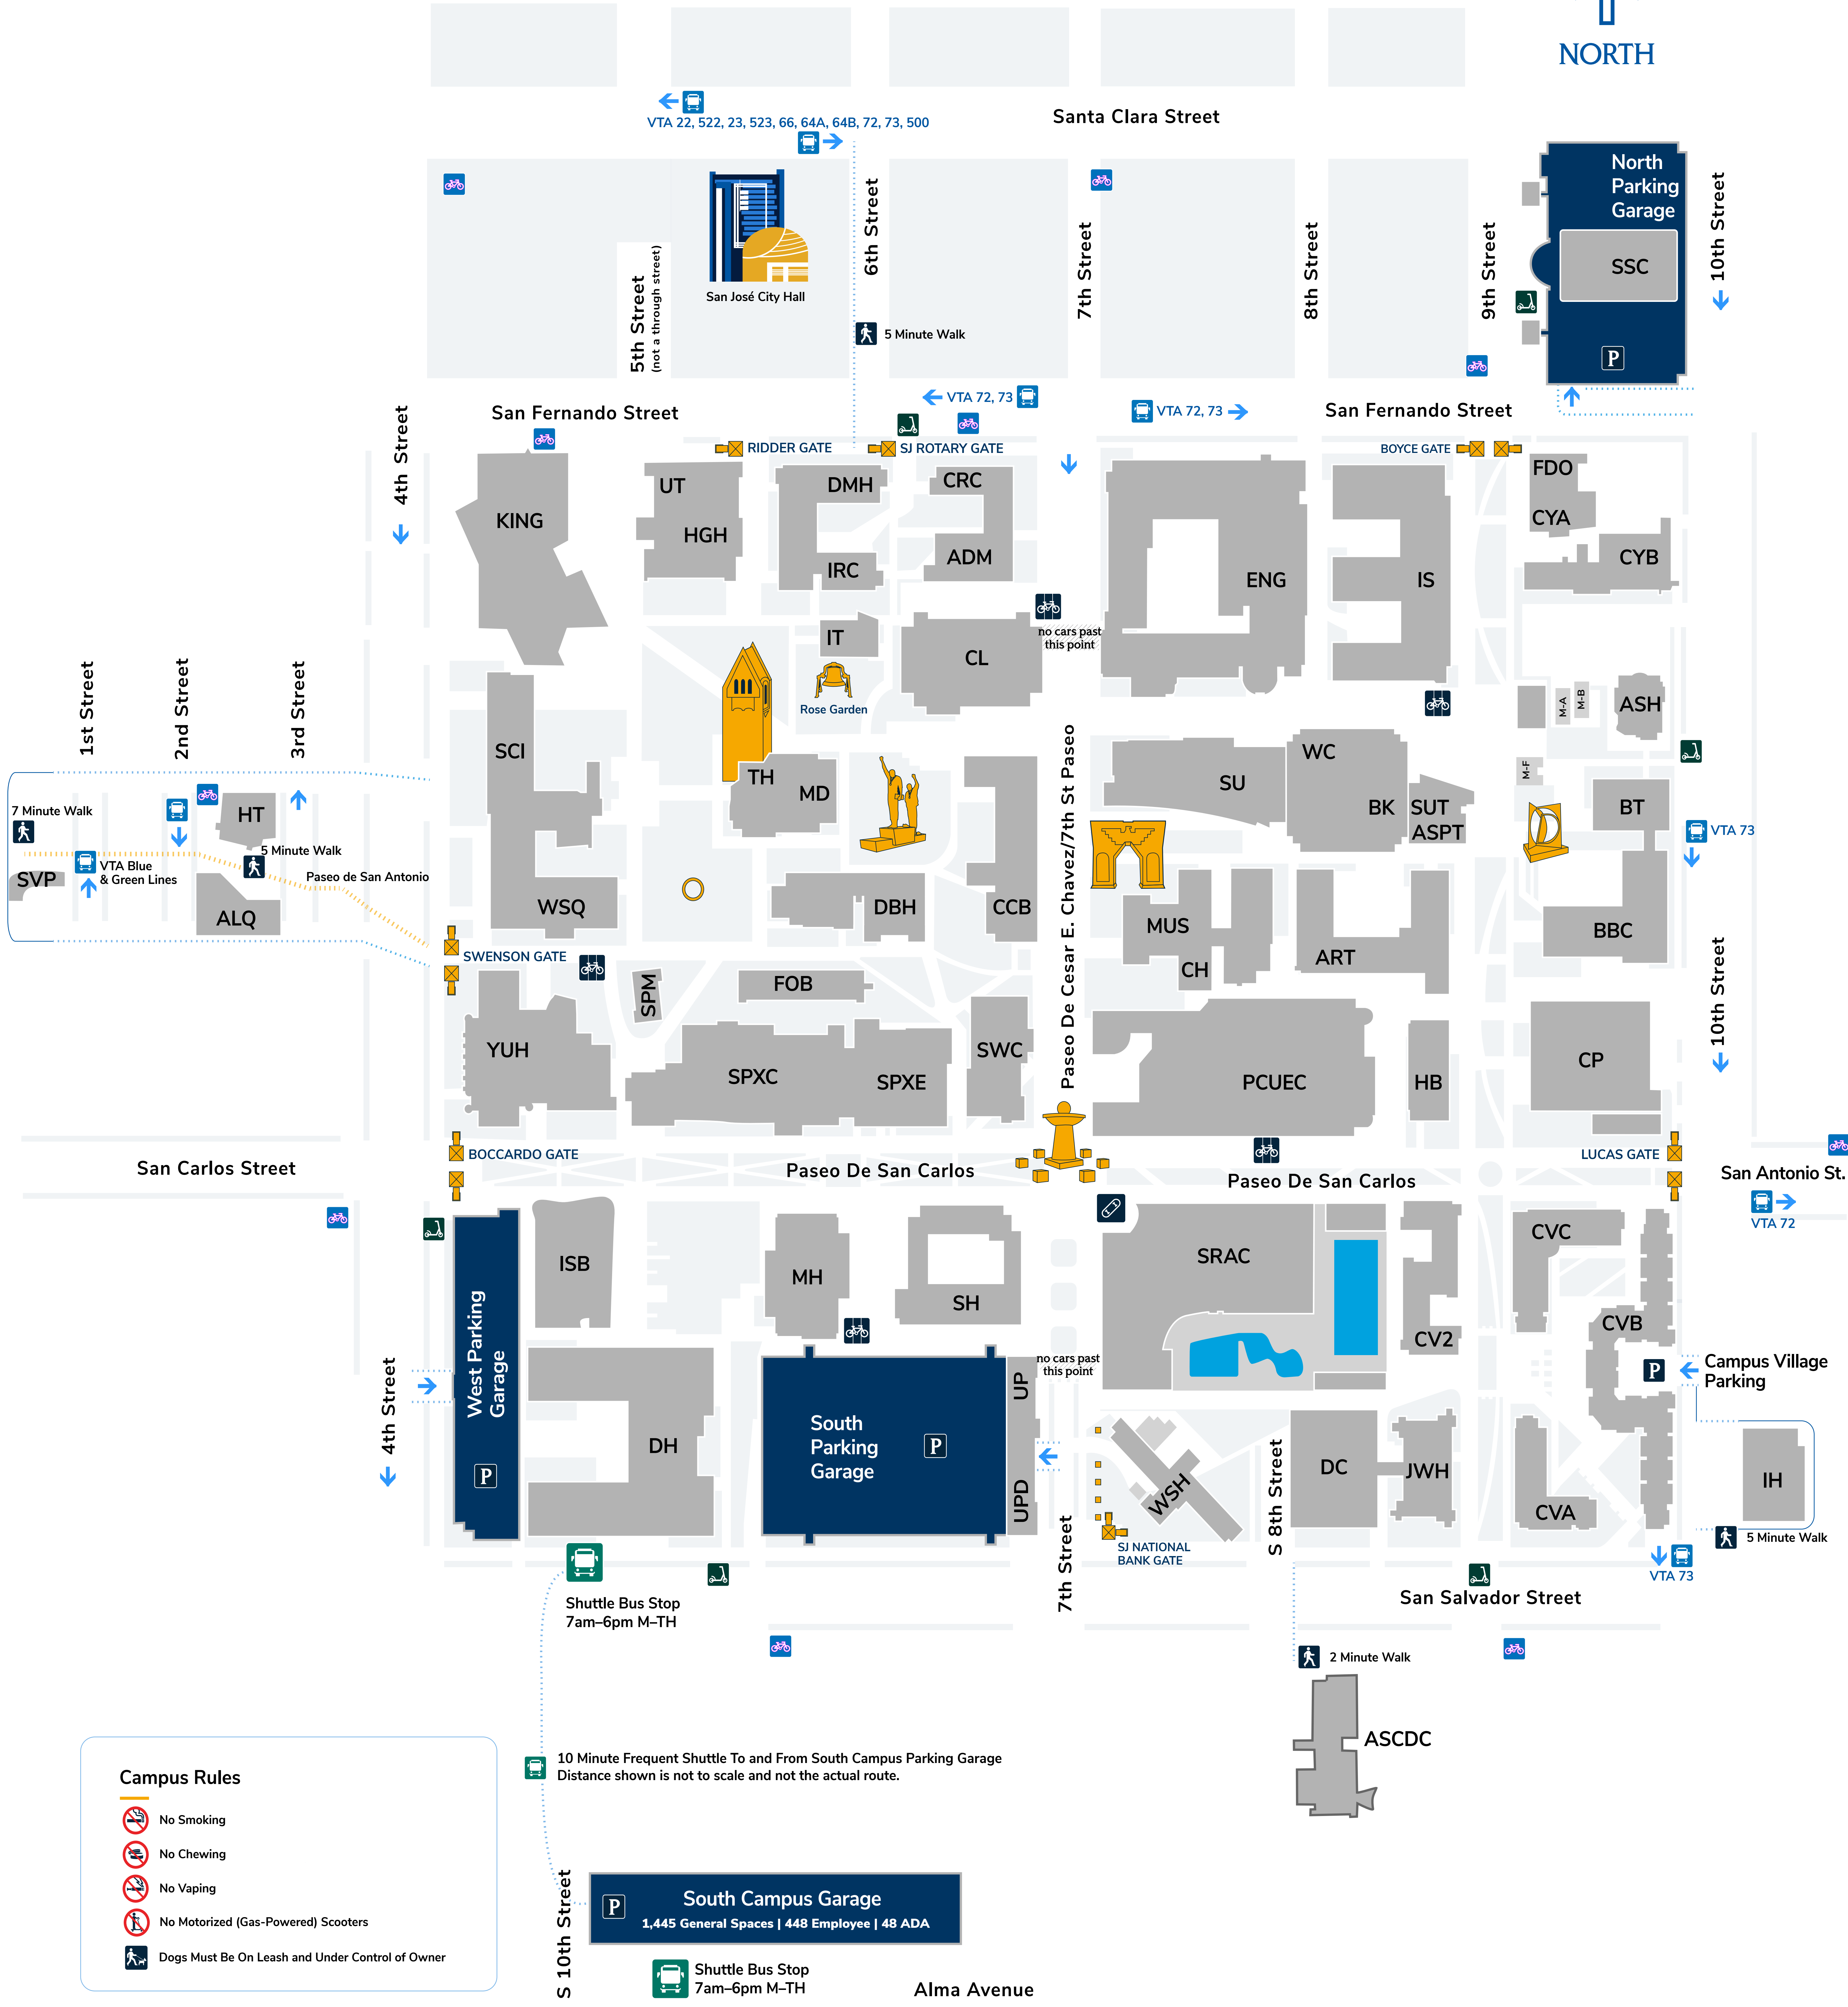

**Legend**

- Accessible Parking: DMV Placard
- Accessible Parking: University Permit
- Bicycle Enclosure
- Public E-Scooter Parking (Lime, Bird)
- Accessible Entrance
- Controlled Access
- VTA (public transit)
- Bay Wheels (bike share)
- Skateboard Locks
- Information
- Food & Drinks
- Parking Facility
- South Campus Shuttle
- Elevator
- Traffic Flow
- ATM
- Blue Light Phone

The Main Campus is not accessible to cars. Park at designated parking facilities. Campus parking often fills to capacity. All students, faculty, staff and visitors are encouraged to park at the South Campus Garage and take the free, frequent shuttle.