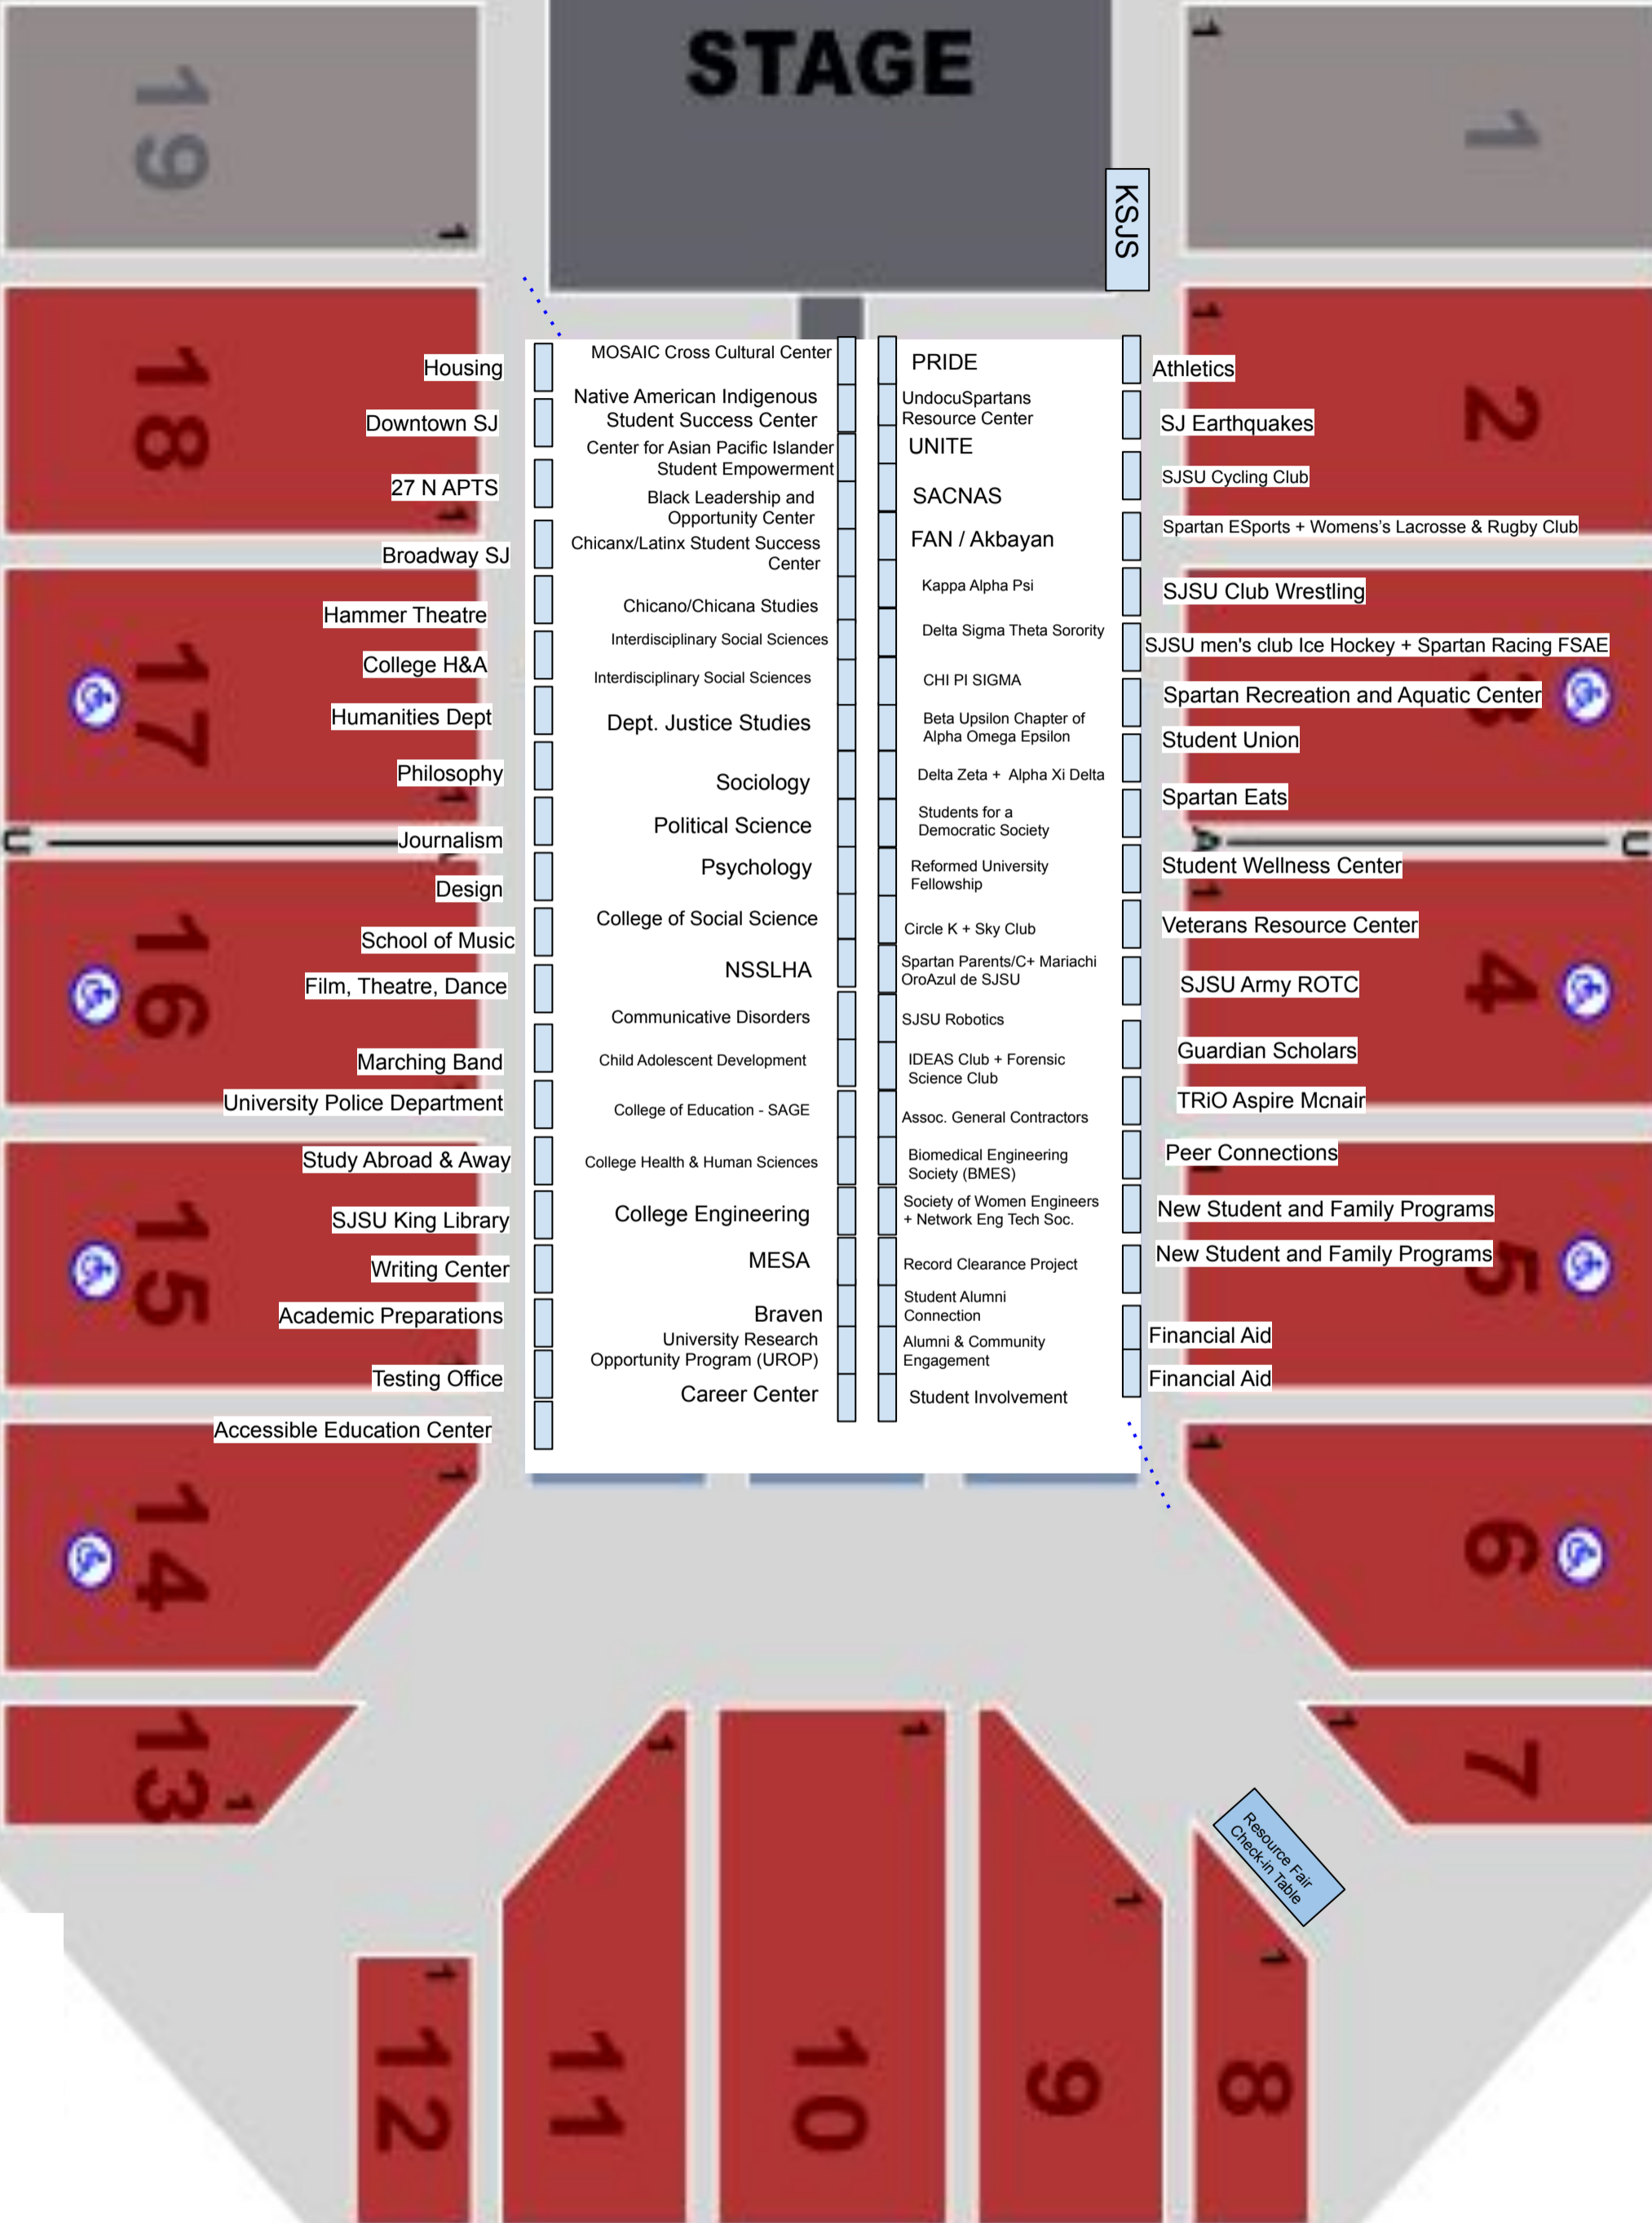

Performance Schedule:

- 8:30 - 8:45am - Band and Cheer Performance
- 9:20 - 9:35am - Band and Cheer Performance
- KSJS Music throughout event

STAGE

KSJS

- Housing
- Downtown SJ
- 27 N APTS
- Broadway SJ
- Hammer Theatre
- College H&A
- Humanities Dept
- Philosophy
- Journalism
- Design
- School of Music
- Film, Theatre, Dance
- Marching Band
- University Police Department
- Study Abroad & Away
- SJSU King Library
- Writing Center
- Academic Preparations
- Testing Office
- Accessible Education Center

- MOSAIC Cross Cultural Center
- Native American Indigenous Student Success Center
- Center for Asian Pacific Islander Student Empowerment
- Black Leadership and Opportunity Center
- Chicanx/Latinx Student Success Center
- Chicano/Chicana Studies
- Interdisciplinary Social Sciences
- Interdisciplinary Social Sciences
- Dept. Justice Studies
- Sociology
- Political Science
- Psychology
- College of Social Science
- NSSLHA
- Communicative Disorders
- Child Adolescent Development
- College of Education - SAGE
- College Health & Human Sciences
- College Engineering
- MESA
- Braven
- University Research Opportunity Program (UROP)
- Career Center

Resource Fair
Check-in Table