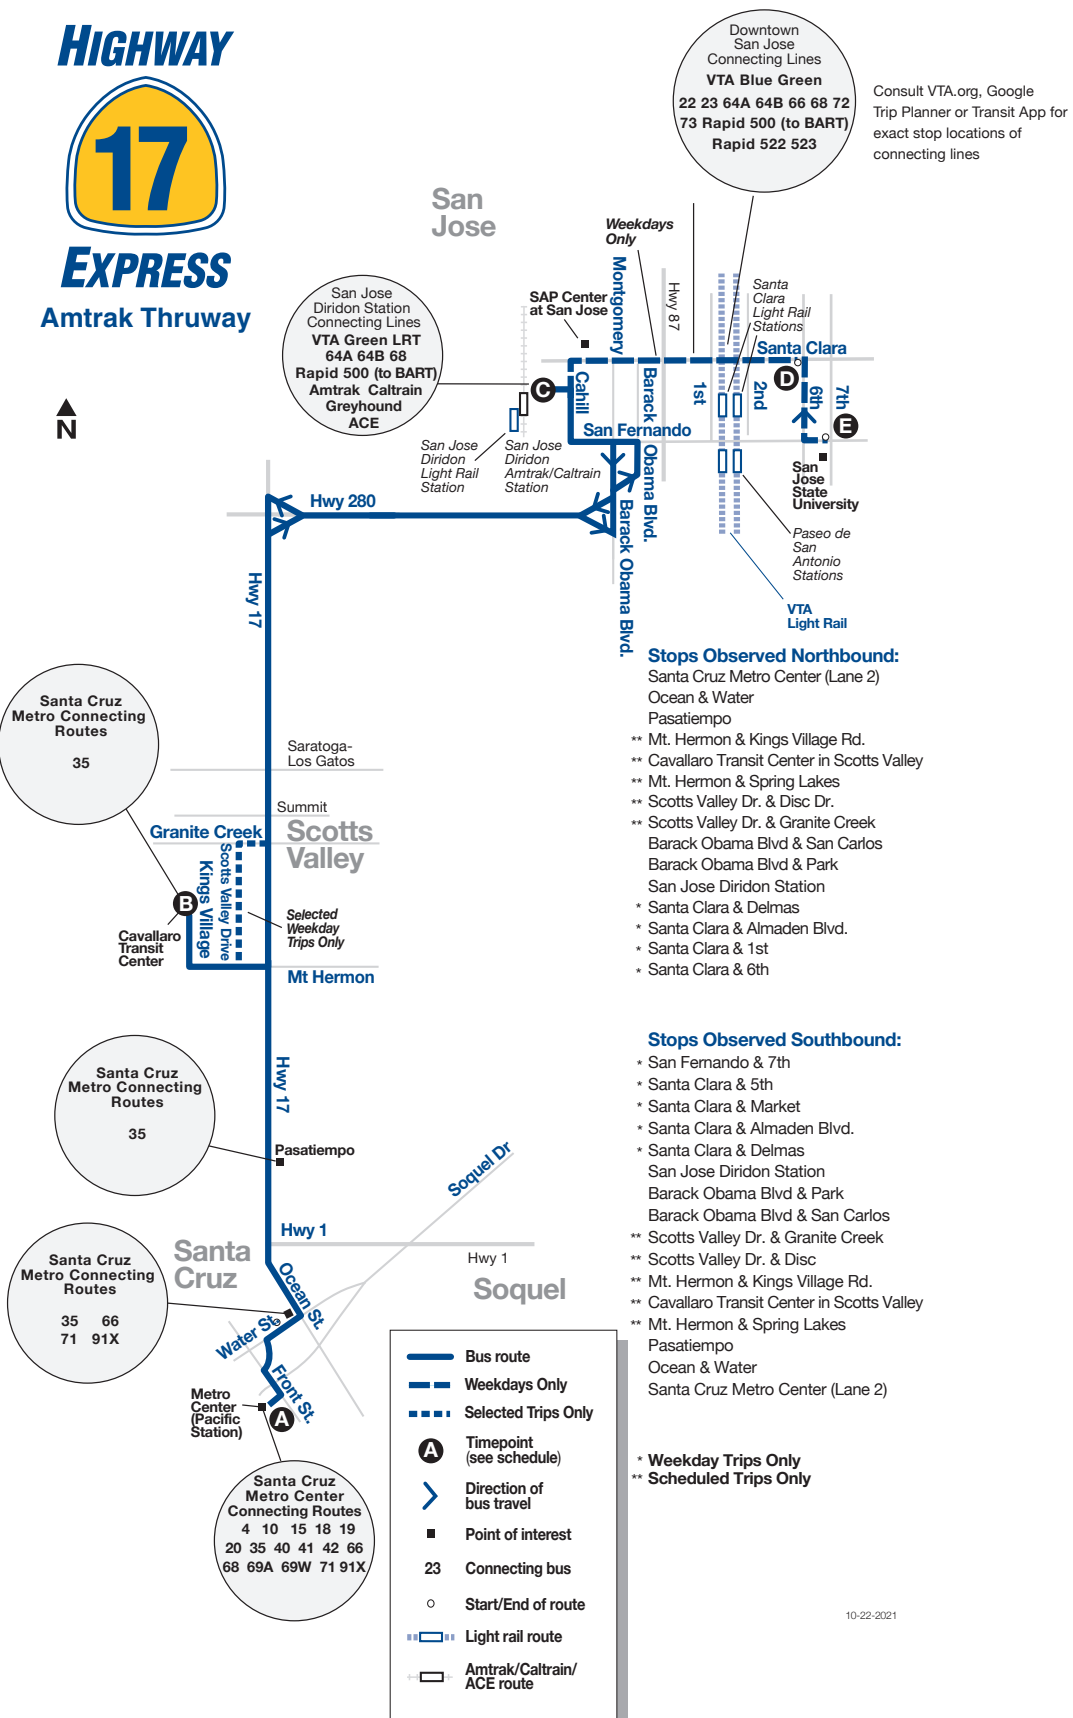

HIGHWAY

EXPRESS

Amtrak Thruway