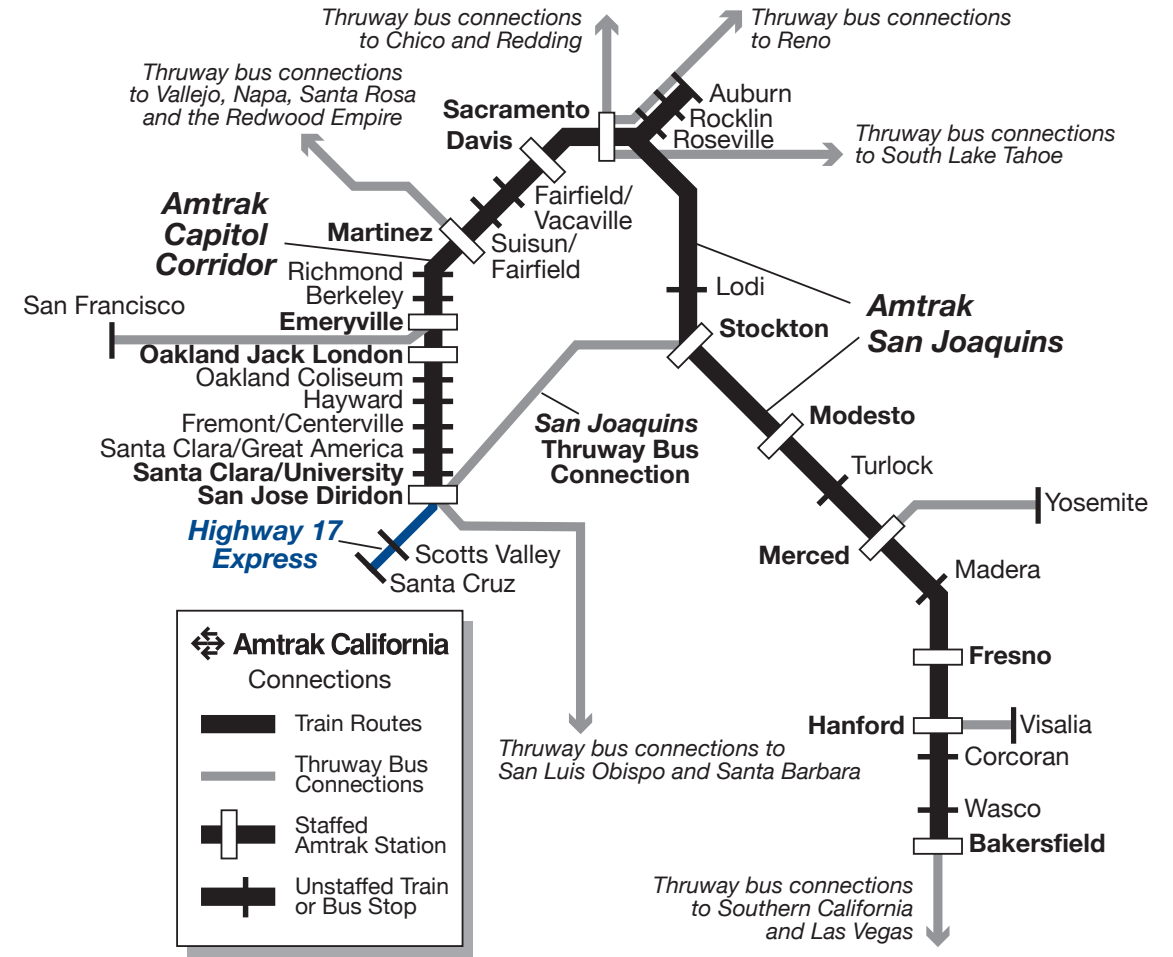

Amtrak Thruway tickets to or from Santa Cruz are honored on Highway 17 Express buses.

* **Older Adults/Certified Disabled Fare** -- For discounted fares, verification is required. Contact VTA or Santa Cruz METRO for more information.
‡ **Highway 17 Express Day Pass** -- Day Passes issued on the Highway 17 Express service **are honored** on all Santa Cruz METRO and local VTA services for unlimited rides on the date specified.
◇ **Highway 17 Express 15-Ride Pass** -- For single rides on Highway 17 Express only, **NOT honored on any VTA Service.**
◇◇ **Highway 17 Express 31-Day Pass** -- **Are honored** on all Santa Cruz Metro and local VTA services for unlimited rides during the 31-day period that is imprinted on the back of the pass.
UCSC student ID and other types of UCSC bus passes are **NOT honored** on Highway 17 Express buses.
Cabrillo College student ID cards are **NOT honored** on Highway 17 Express buses.
NOTICE: Clipper cards are NOT honored.
VTA Light Rail Transfers are issued by request **ONLY** with Highway 17 Express Cruz Pass.

Buy your Highway 17 Express tickets on the METRO Splash Pass app. Go to scmt.com/apps for info.