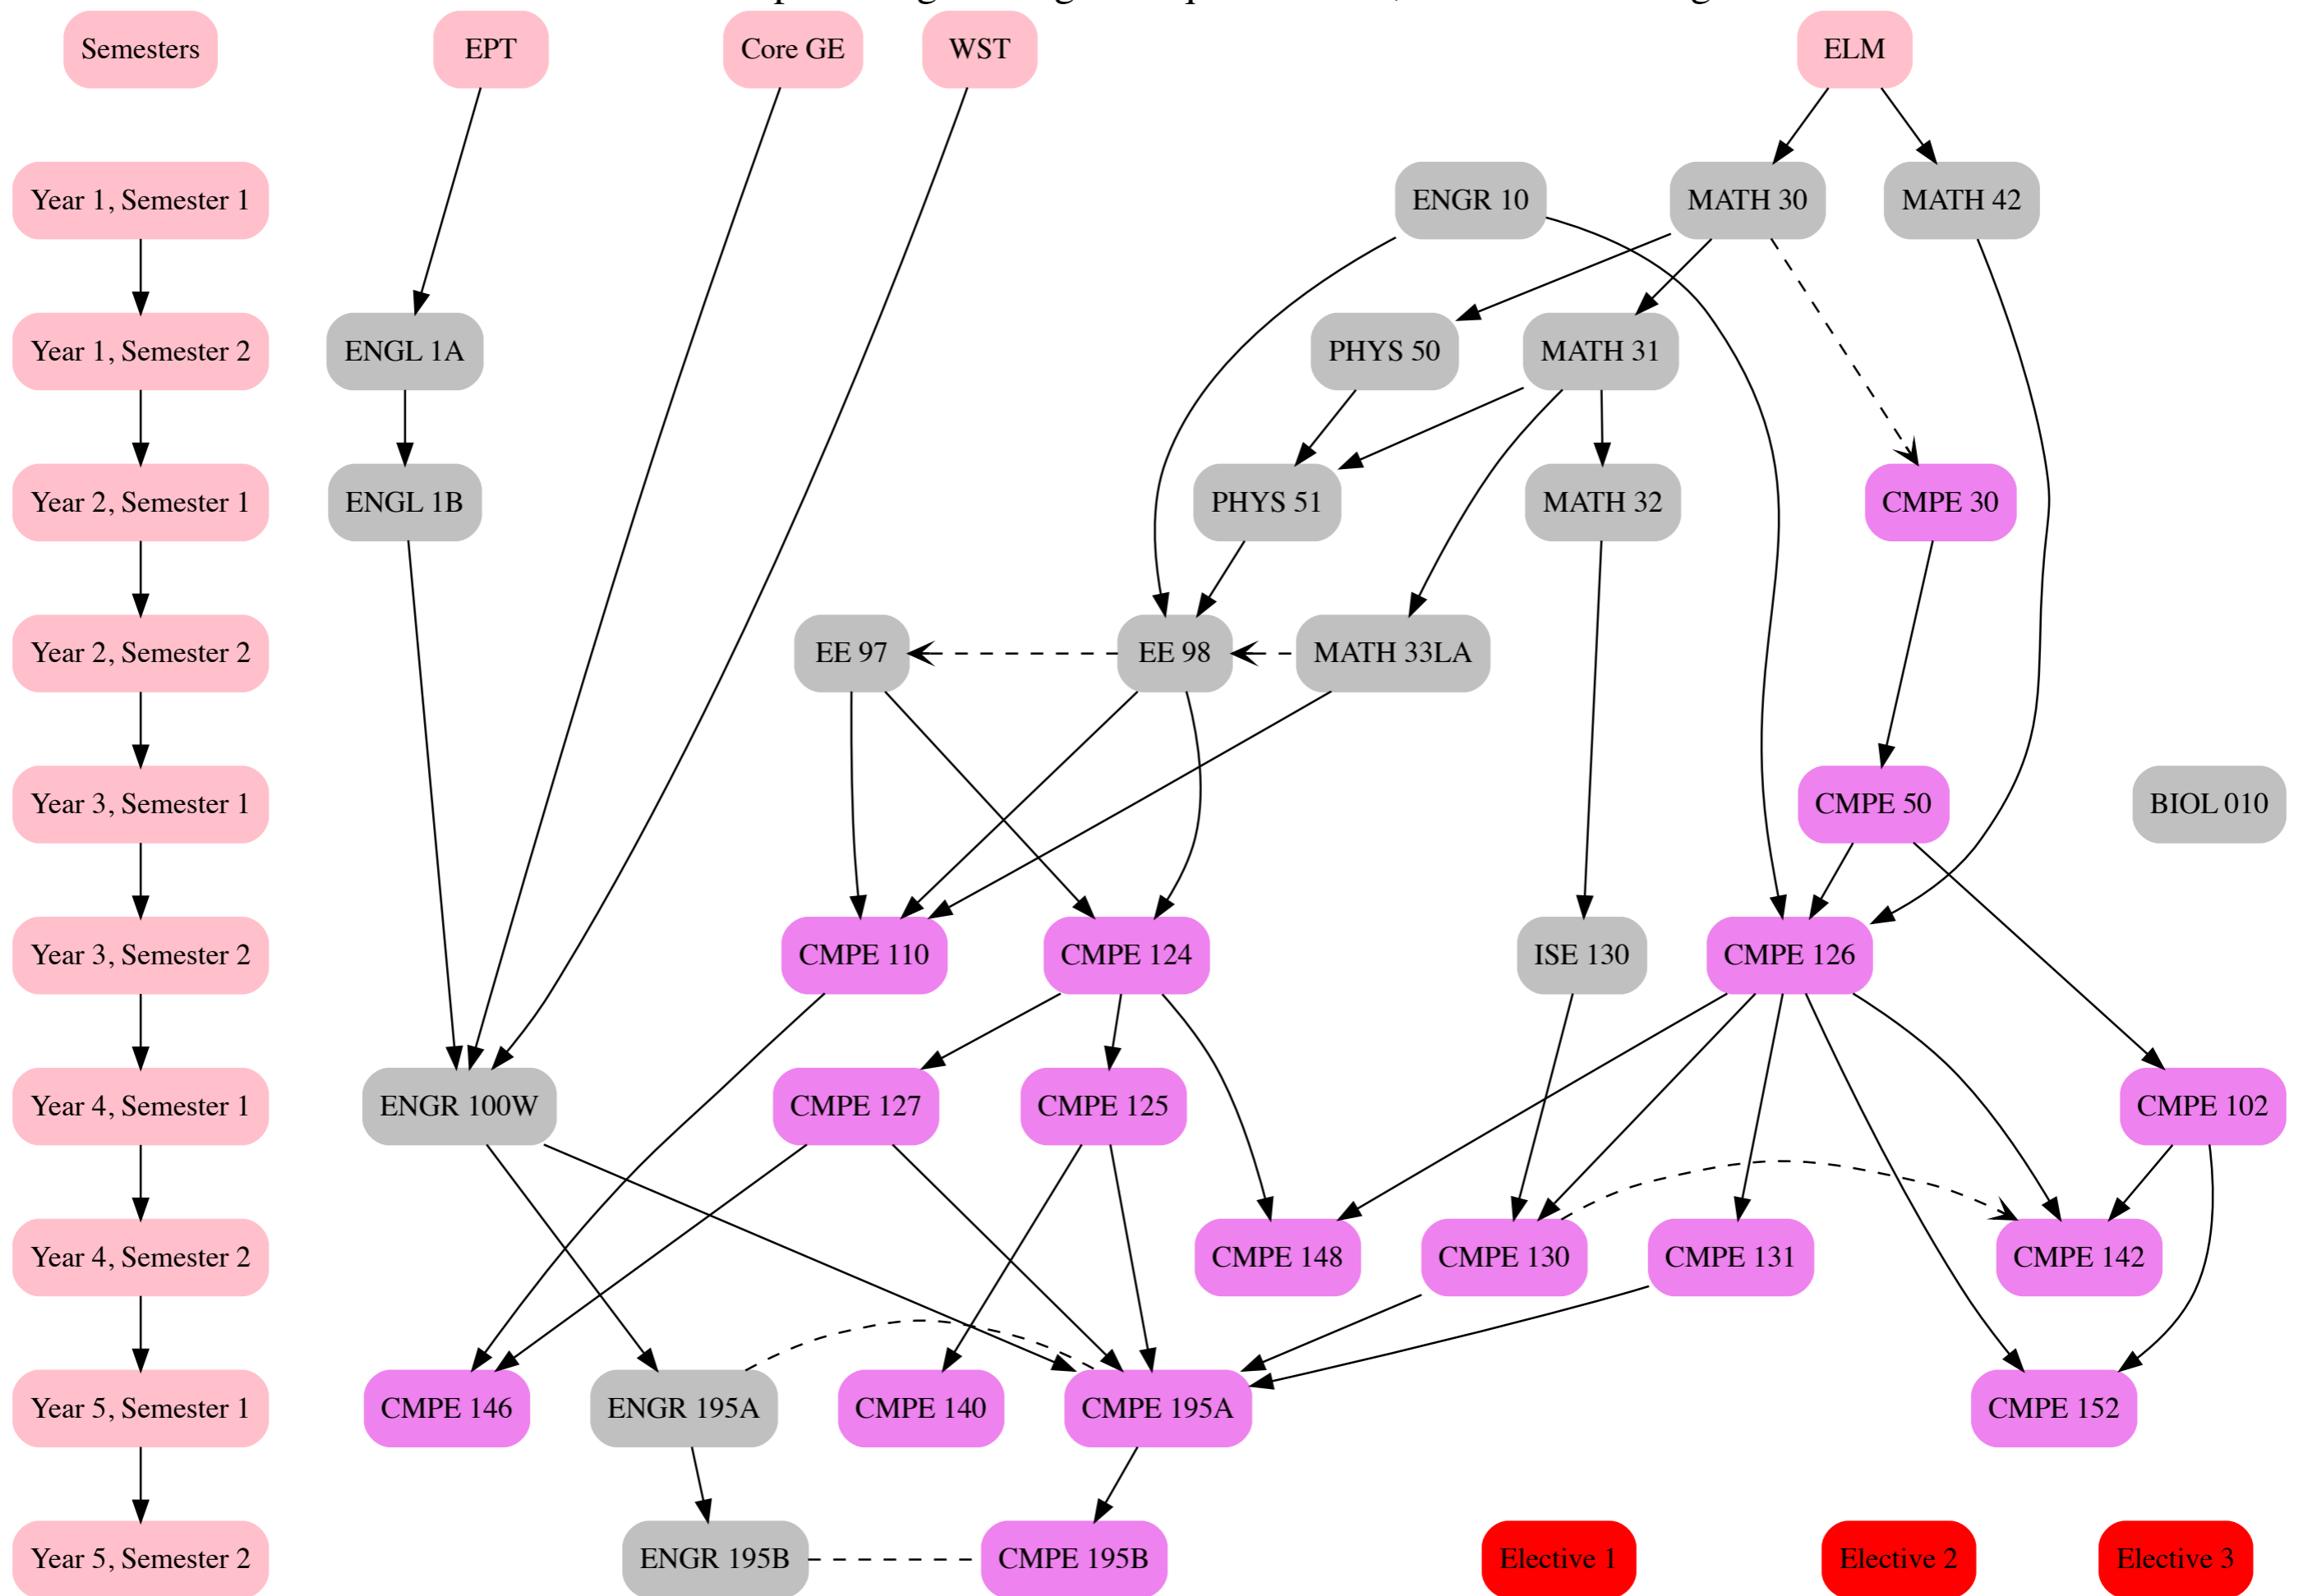

BS in Computer Engineering Prerequisite Chart, Fall 2020 Catalog

Note: solid arrows indicate prerequisite and dashed lines indicate corequisite relationships