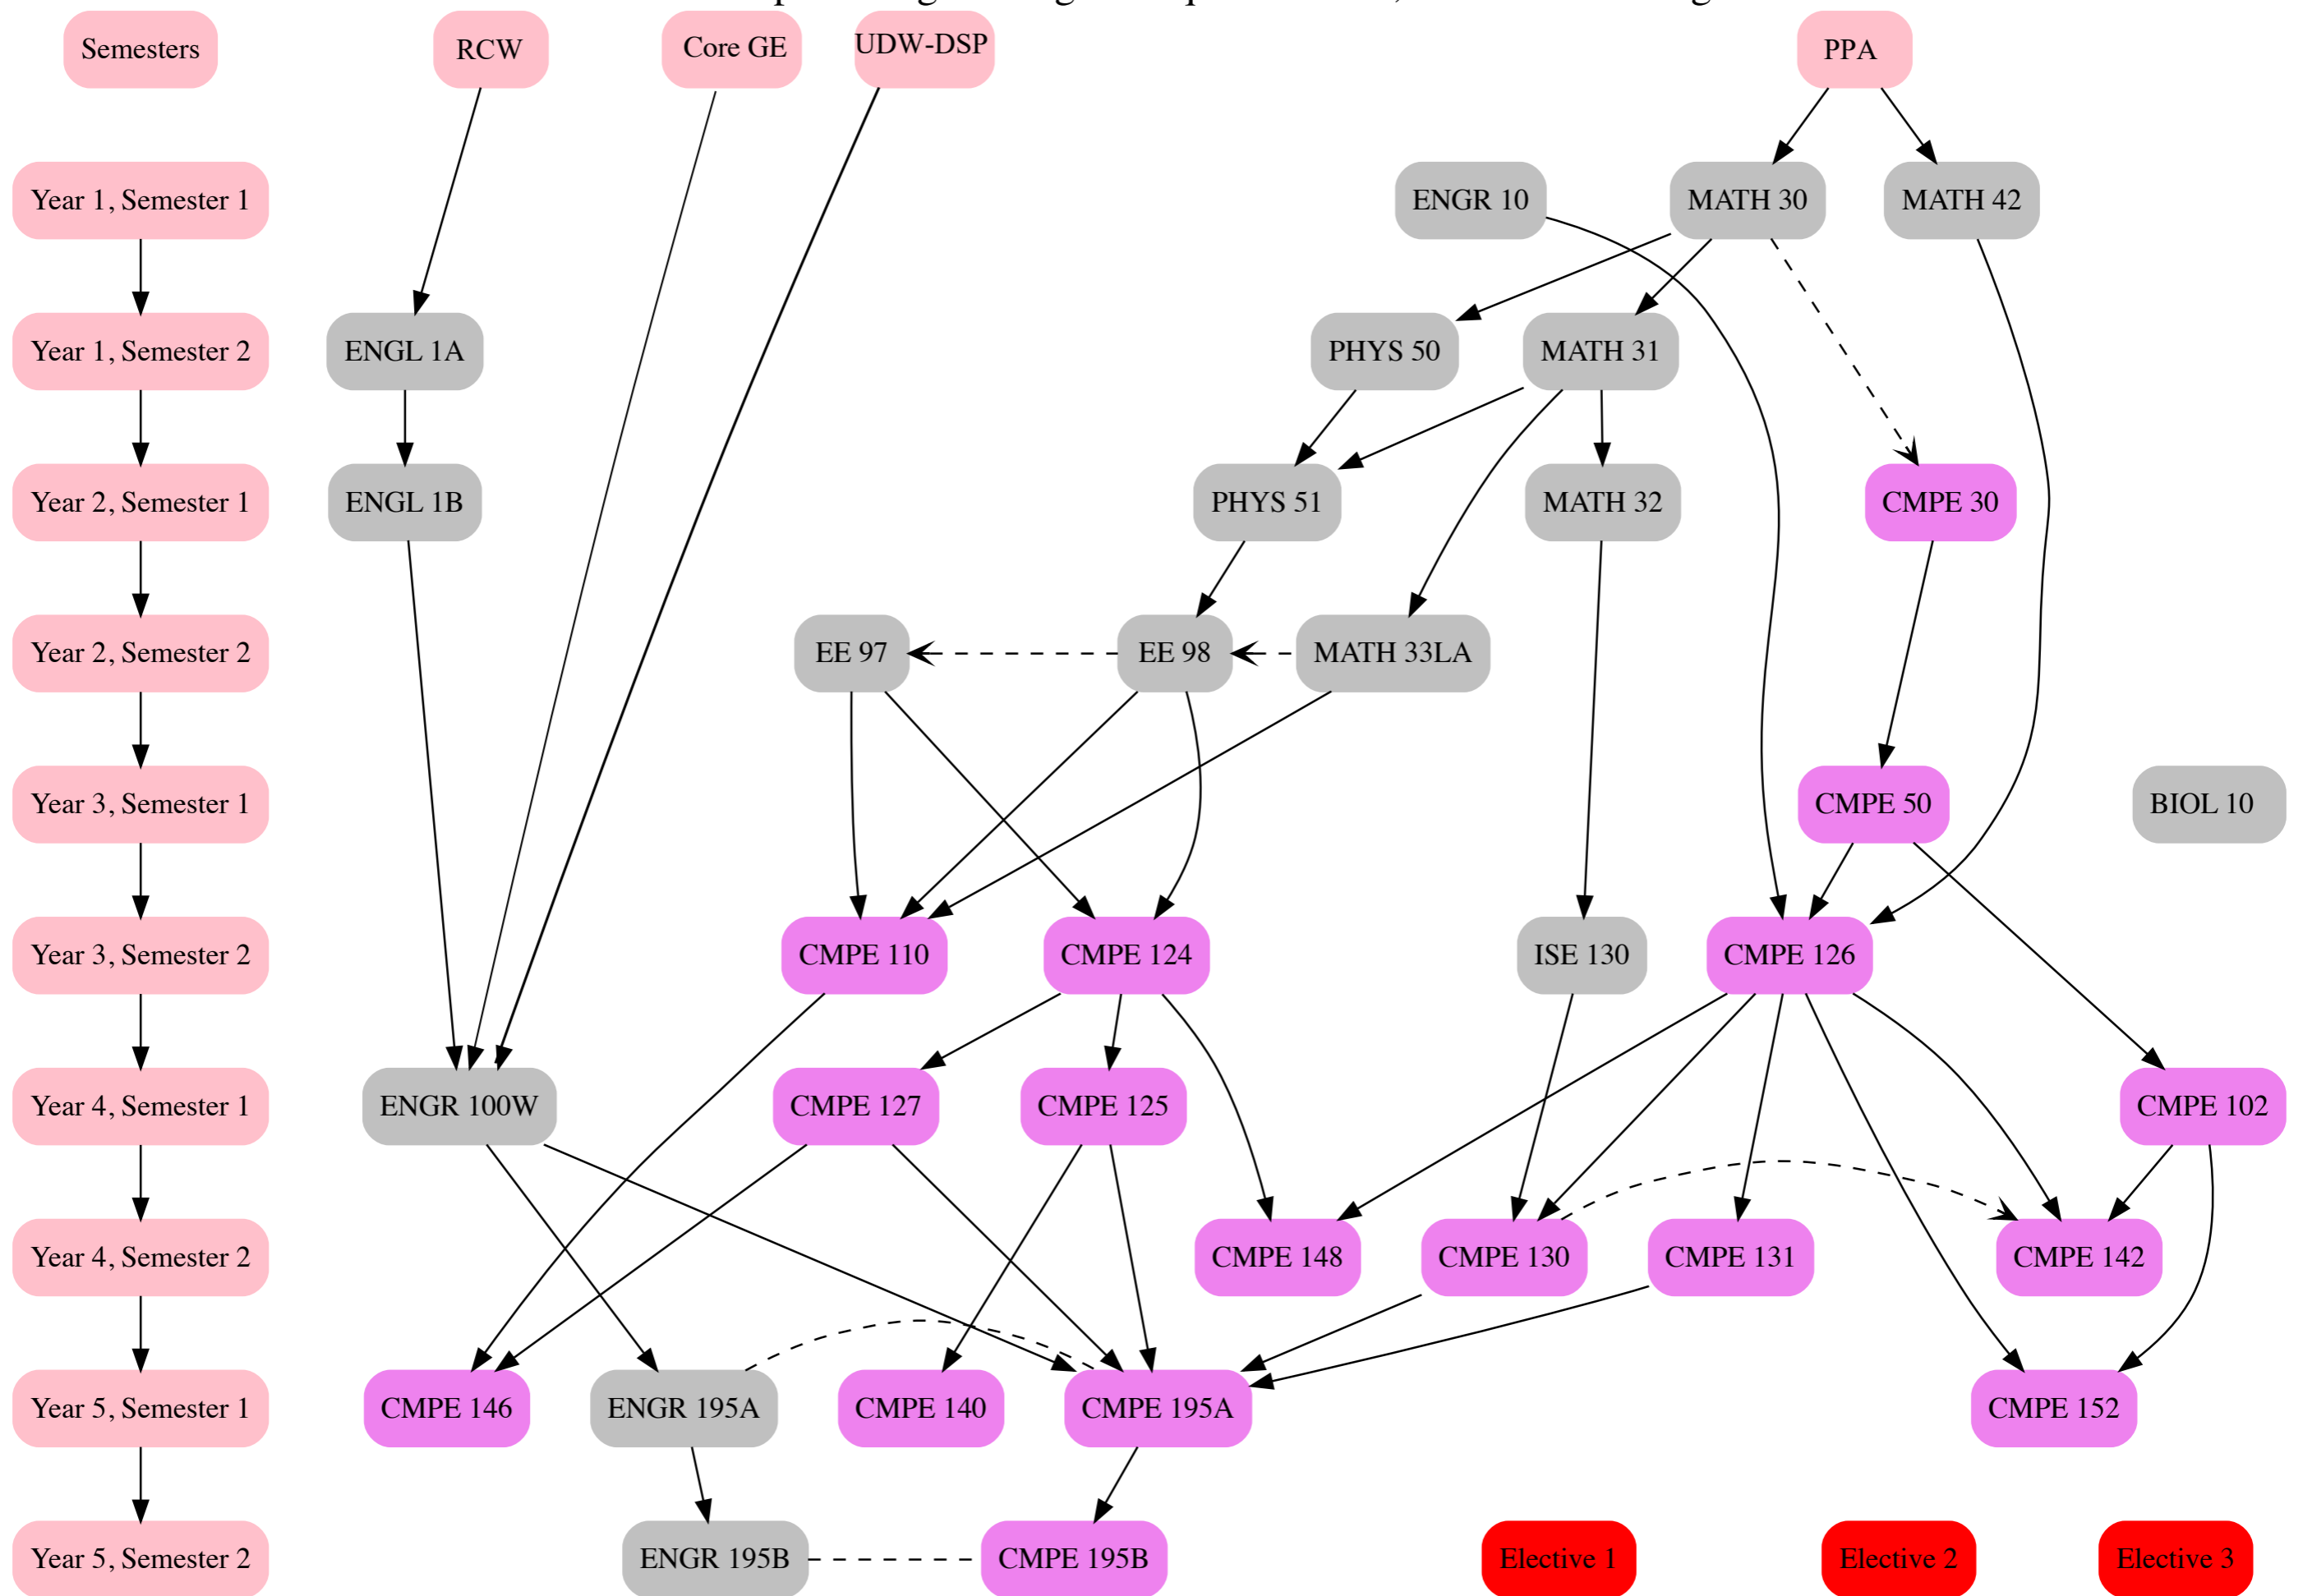

BS in Computer Engineering Prerequisite Chart, Fall 2024 Catalog

Note: solid arrows indicate prerequisite and dashed lines indicate corequisite relationships