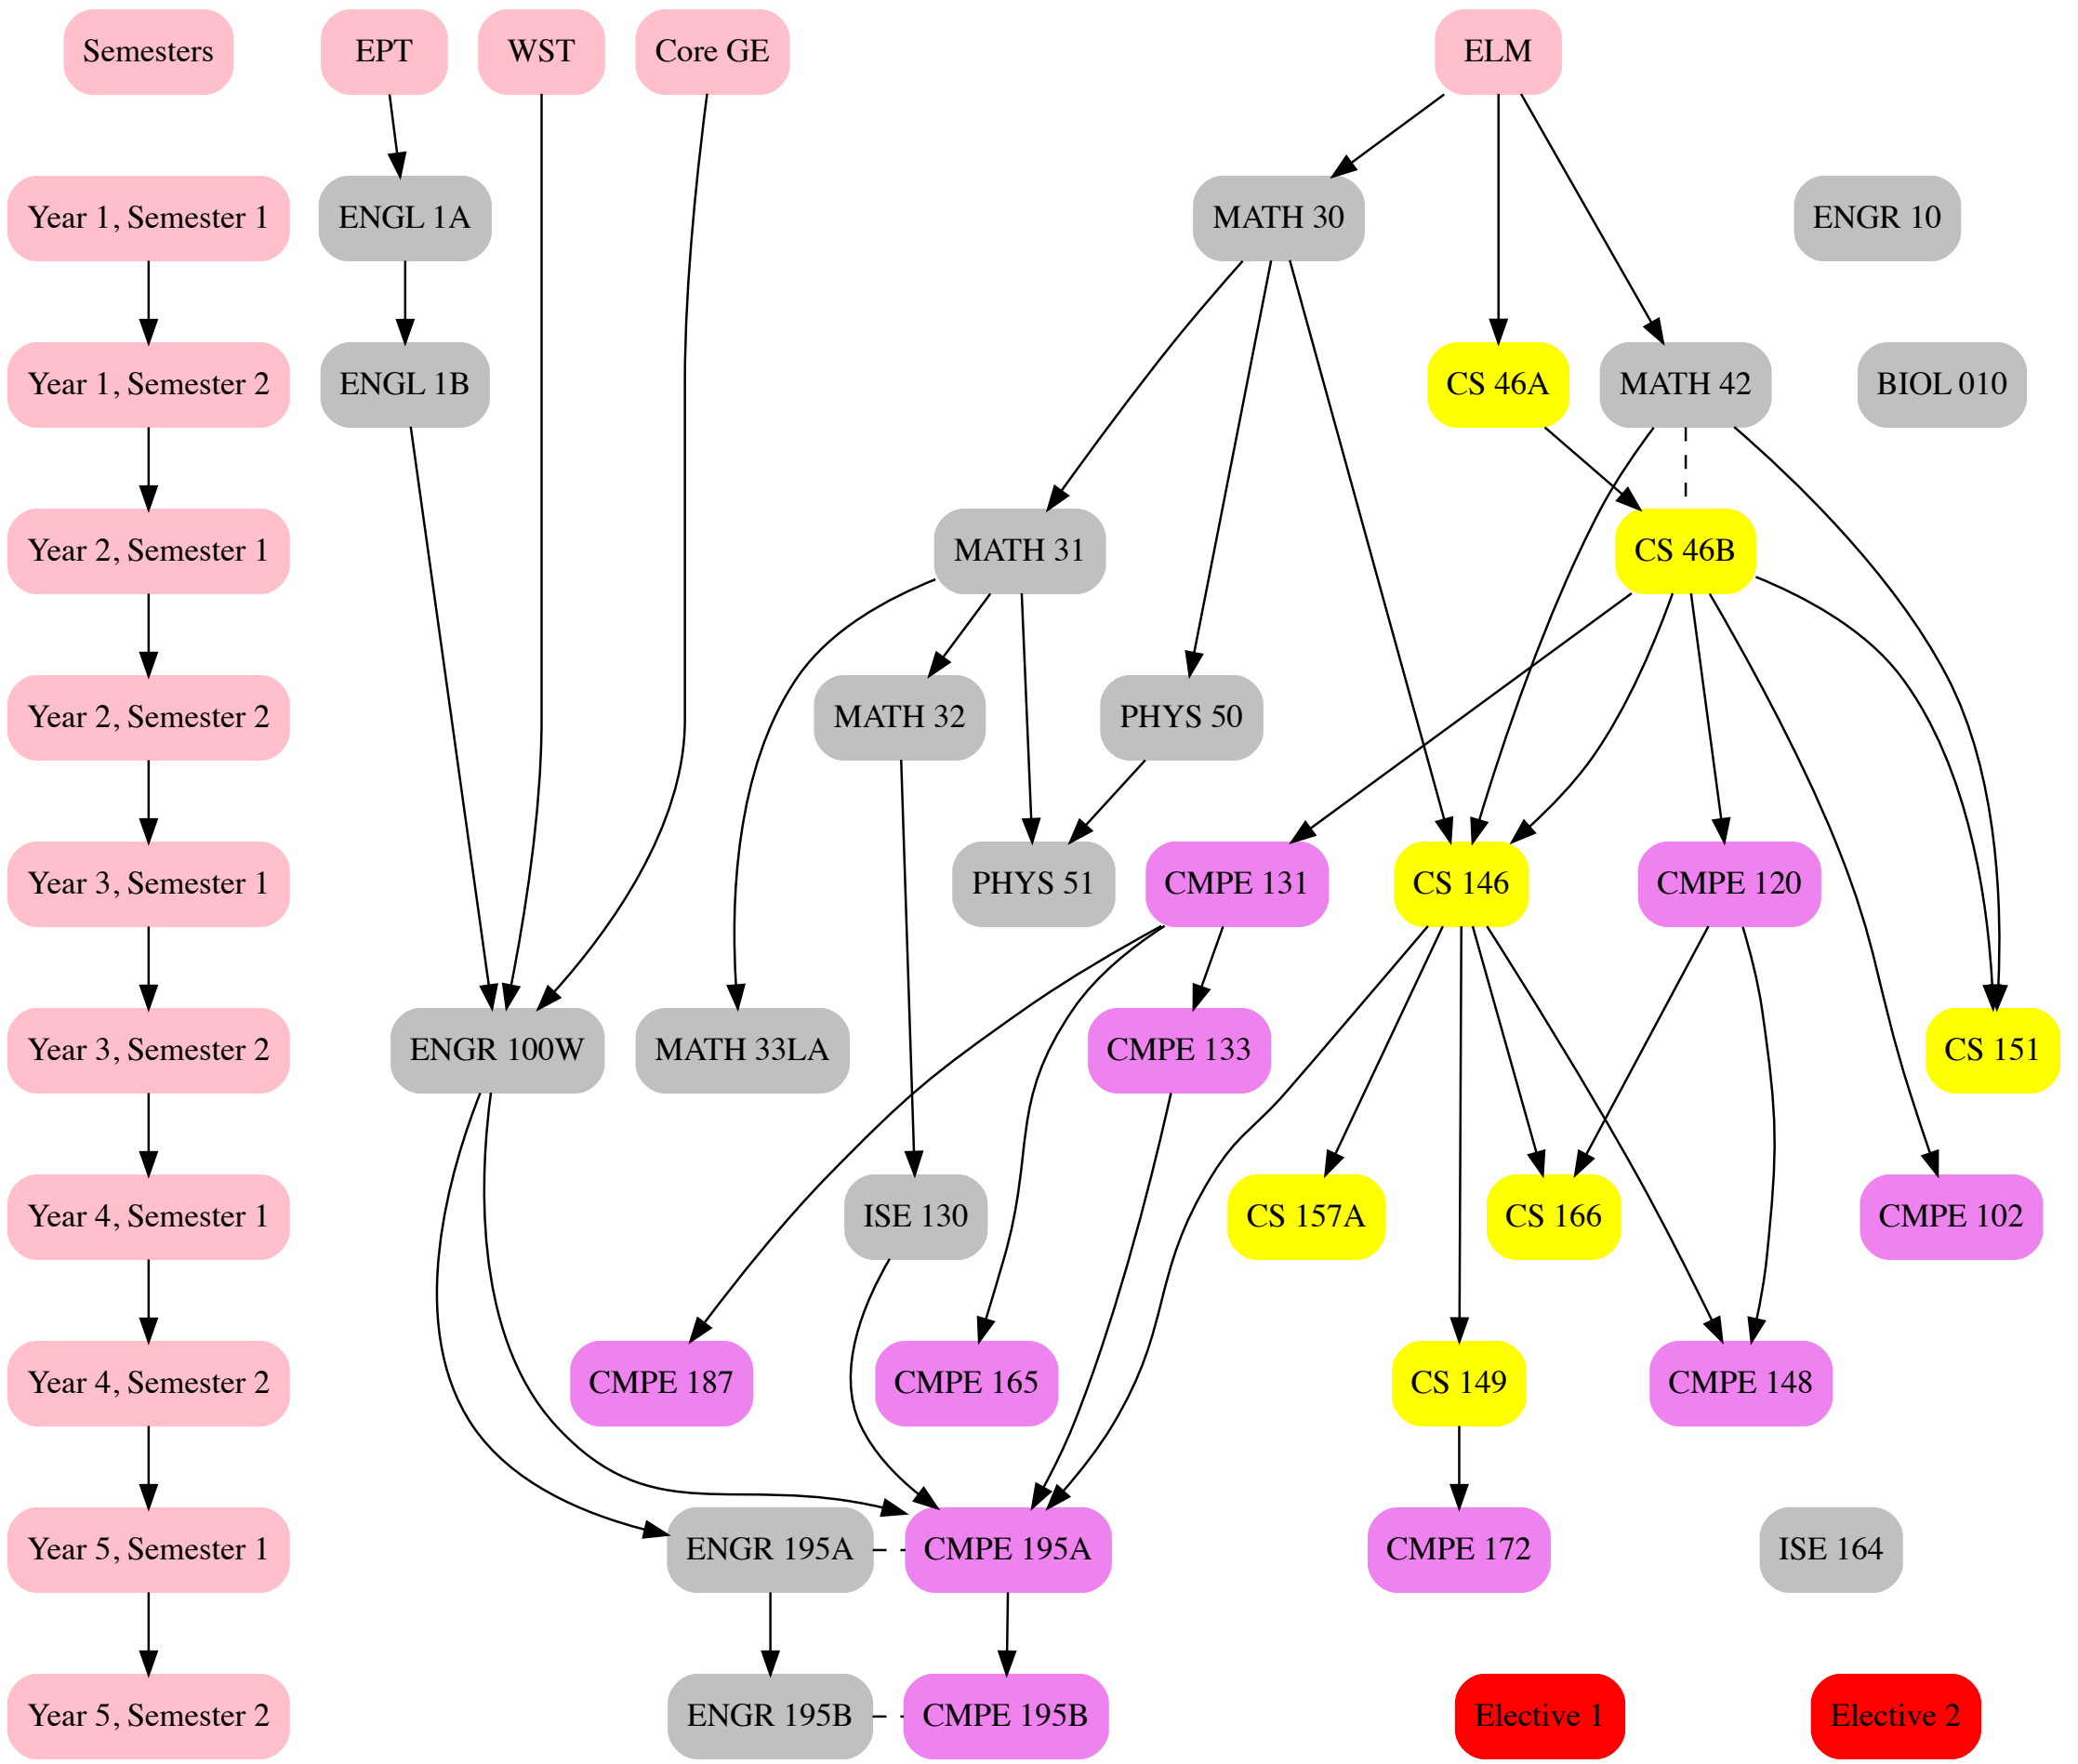

BS in Software Engineering Prerequisite Chart, Fall 2020 Catalog

Note: solid arrows indicate prerequisite and dashed lines indicate corequisite relationships