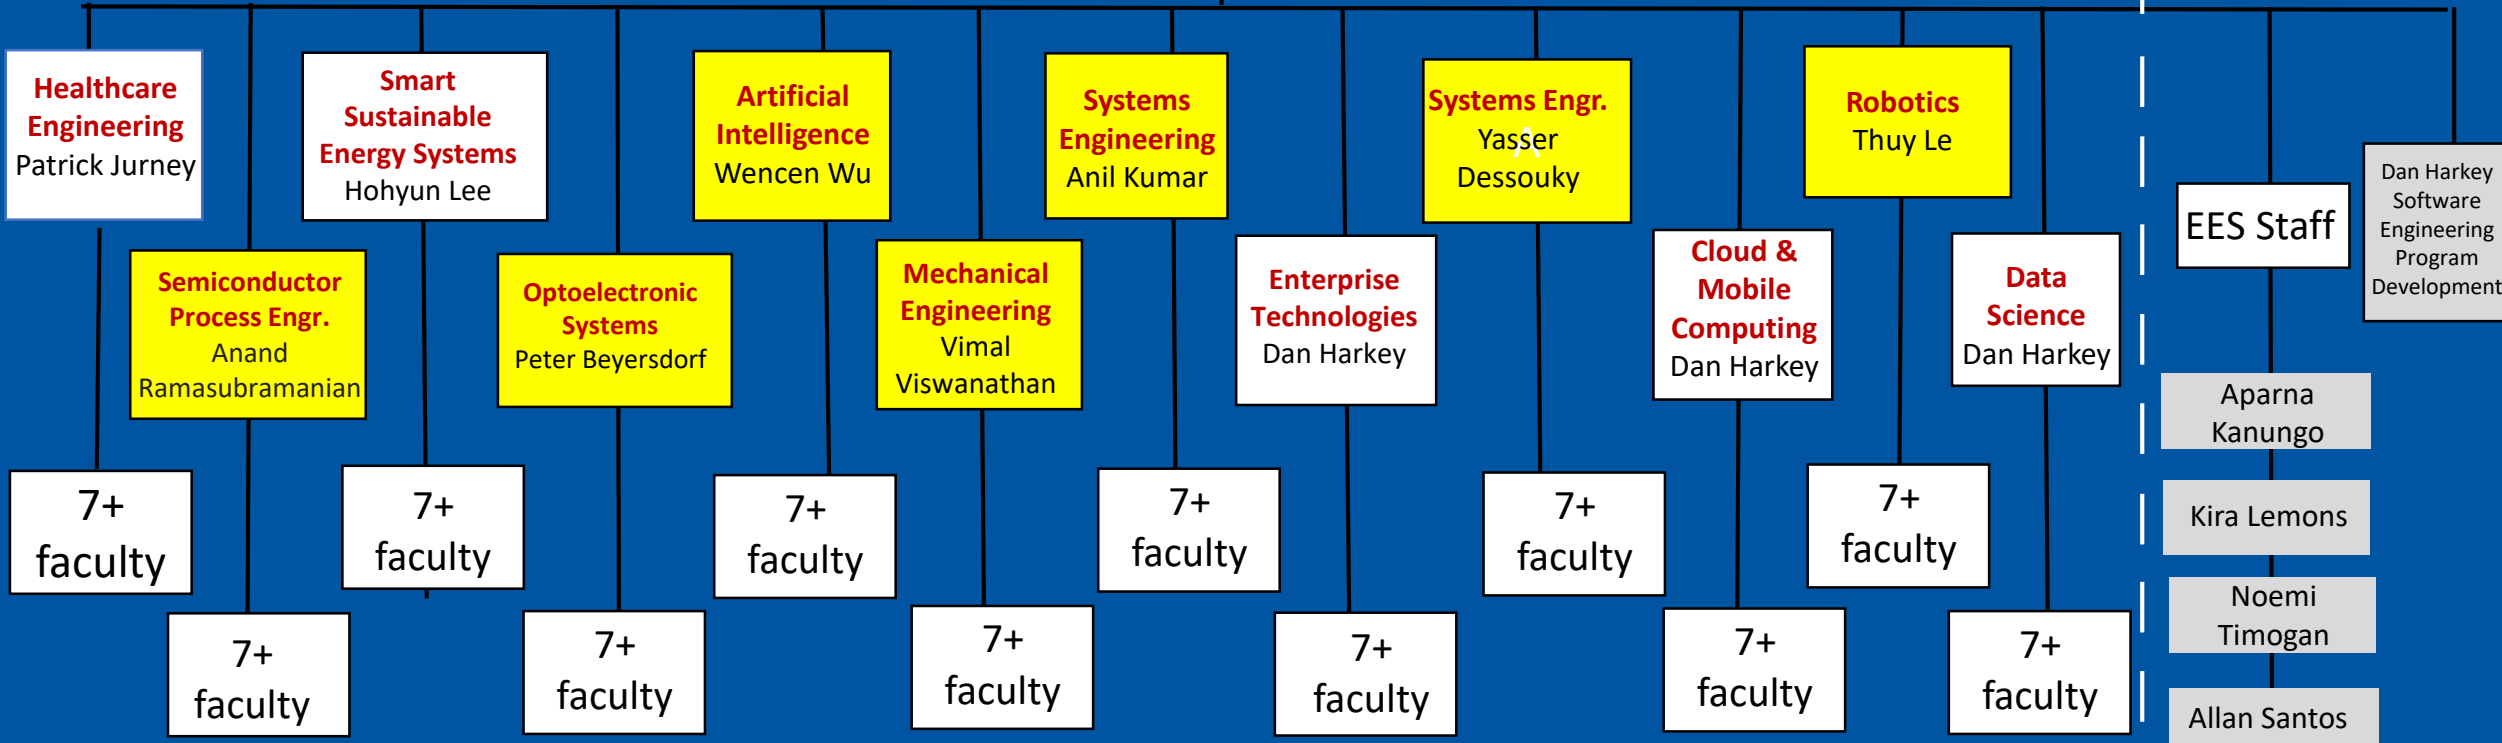

EES Organization Chart

Raymond K. Yee
Associate Dean, Engr. Extended Studies (EES)
Approx. 350 enrollment

Academic

Administrative

 Corporate Programs with Academic Program Coordinator (APC) names

 Public (non-Corporate) Engr Programs & public MSAI, with APC names