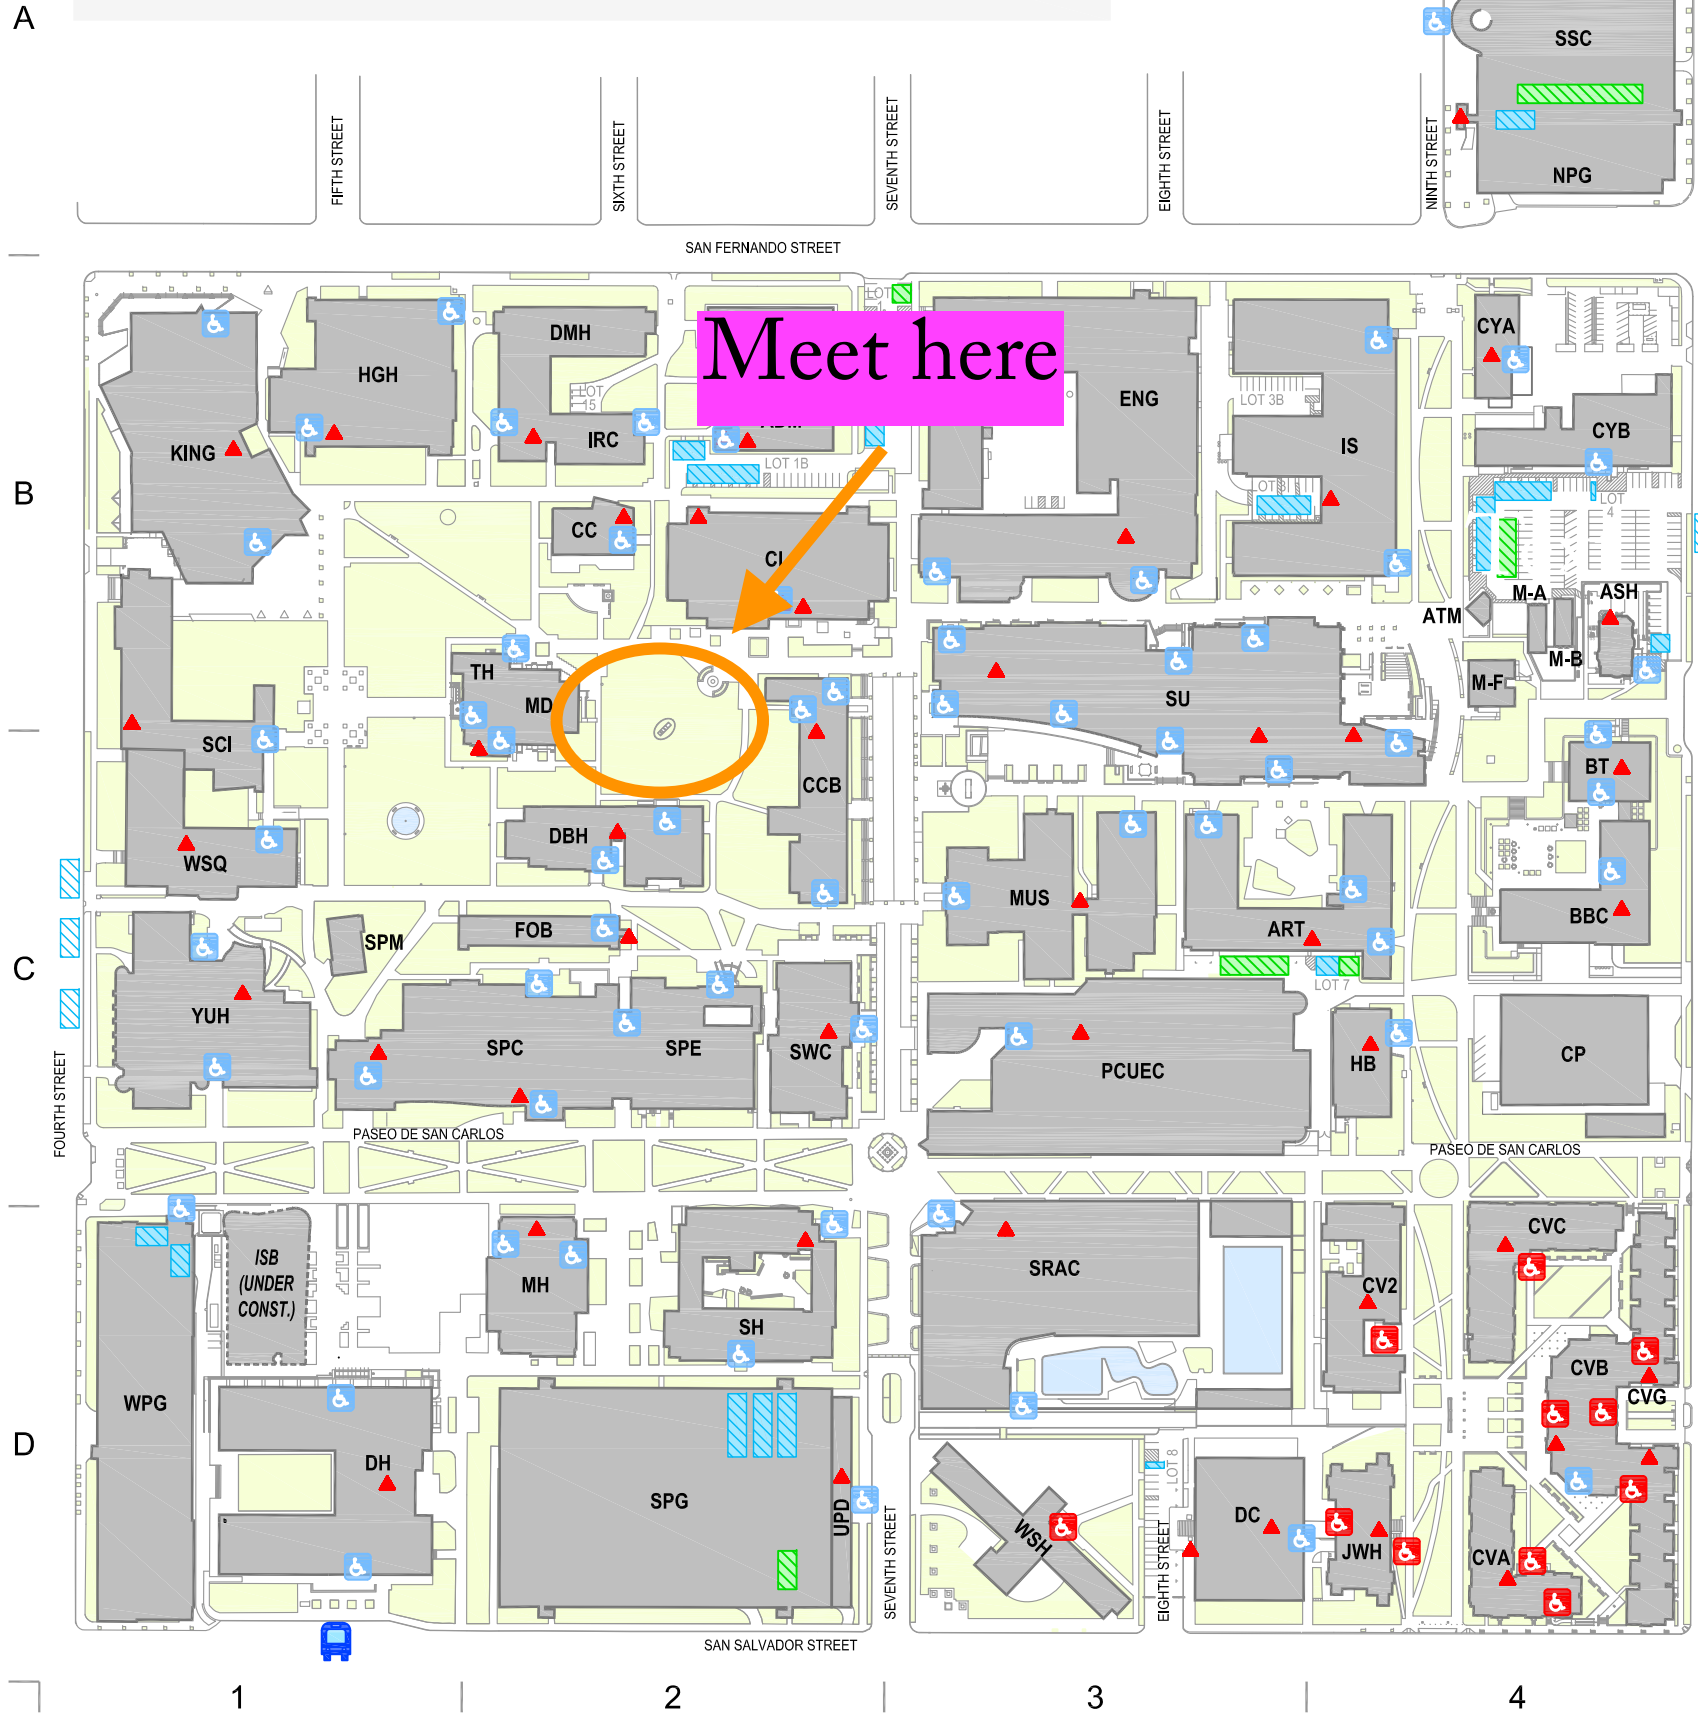

LEGEND

-  Elevator
-  Wheelchair Accessible Electronic Door
-  Wheelchair Accessible Electronic Door Restricted Access (University Housing)
-  Park and Ride Shuttle
-  Accessible Parking DMV Placard
-  Accessible Parking University Permit
-  20/30 Minutes Parking

Location Key

B2	ADM	Administration
C3	ART	Art
B4	ASH	Associated Students House
B4	ATM	Automated Bank Teller Facility
C4	BBC	Boccardo Business Classroom Building
C4	BT	Business Tower
D4	CVA	Campus Village A
D4	CVB	Campus Village B
D4	CVC	Campus Village C
D4	CVG	Campus Village Garage
D4	CV2	Campus Village Phase 2
C2	CCB	Central Classroom Building
C4	CP	Central Plant
B2	CL	Clark Hall
B2	CC	Computer Center
B4	CYA	Corporation Yard Offices
B4	CYB	Corporation Yard Trades Building
D3	DC	Dining Commons
B1	KING	Dr. Martin Luther King, Jr. Library
B2	DMH	Dudley Moorhead Hall
D1	DH	Duncan Hall
C2	DBH	Dwight Bentel Hall
B3	ENG	Engineering
C2	FOB	Faculty Office Building
C4	HB	Health Building
B1	HGH	Hugh Gillis Hall
B4	IS	Industrial Studies
B2	IRC	Instructional Resource Center
D1	ISB	Interdisciplinary Science Building
D4	JWH	Joe West Hall
D2	MH	MacQuarrie Hall
B4	M-A	Modular A
B4	M-B	Modular B
B4	M-F	Modular F
B2	MD	Morris Dailey Auditorium
C3	MUS	Music
A4	NPG	North Parking Facility
C3	PCUEC	Provident Credit Union Event Center
C1	SCI	Science
D2	SPG	South Parking Facility
C1	SPM	Spartan Memorial
C2	SPC	SPX Central
C2	SPE	SPX East
D3	SRAC	Spartan Recreation and Aquatic Center
A4	SSC	Student Services Center
B3	SU	Student Union
C2	SWC	Student Wellness Center
D2	SH	Sweeney Hall
B2	TH	Tower Hall
D2	UPD	UPD Building
D3	WSH	Washburn Hall
C1	WSQ	Washington Square Hall
D1	WPG	West Parking Facility
C1	YUH	Yoshihiro Uchida Hall