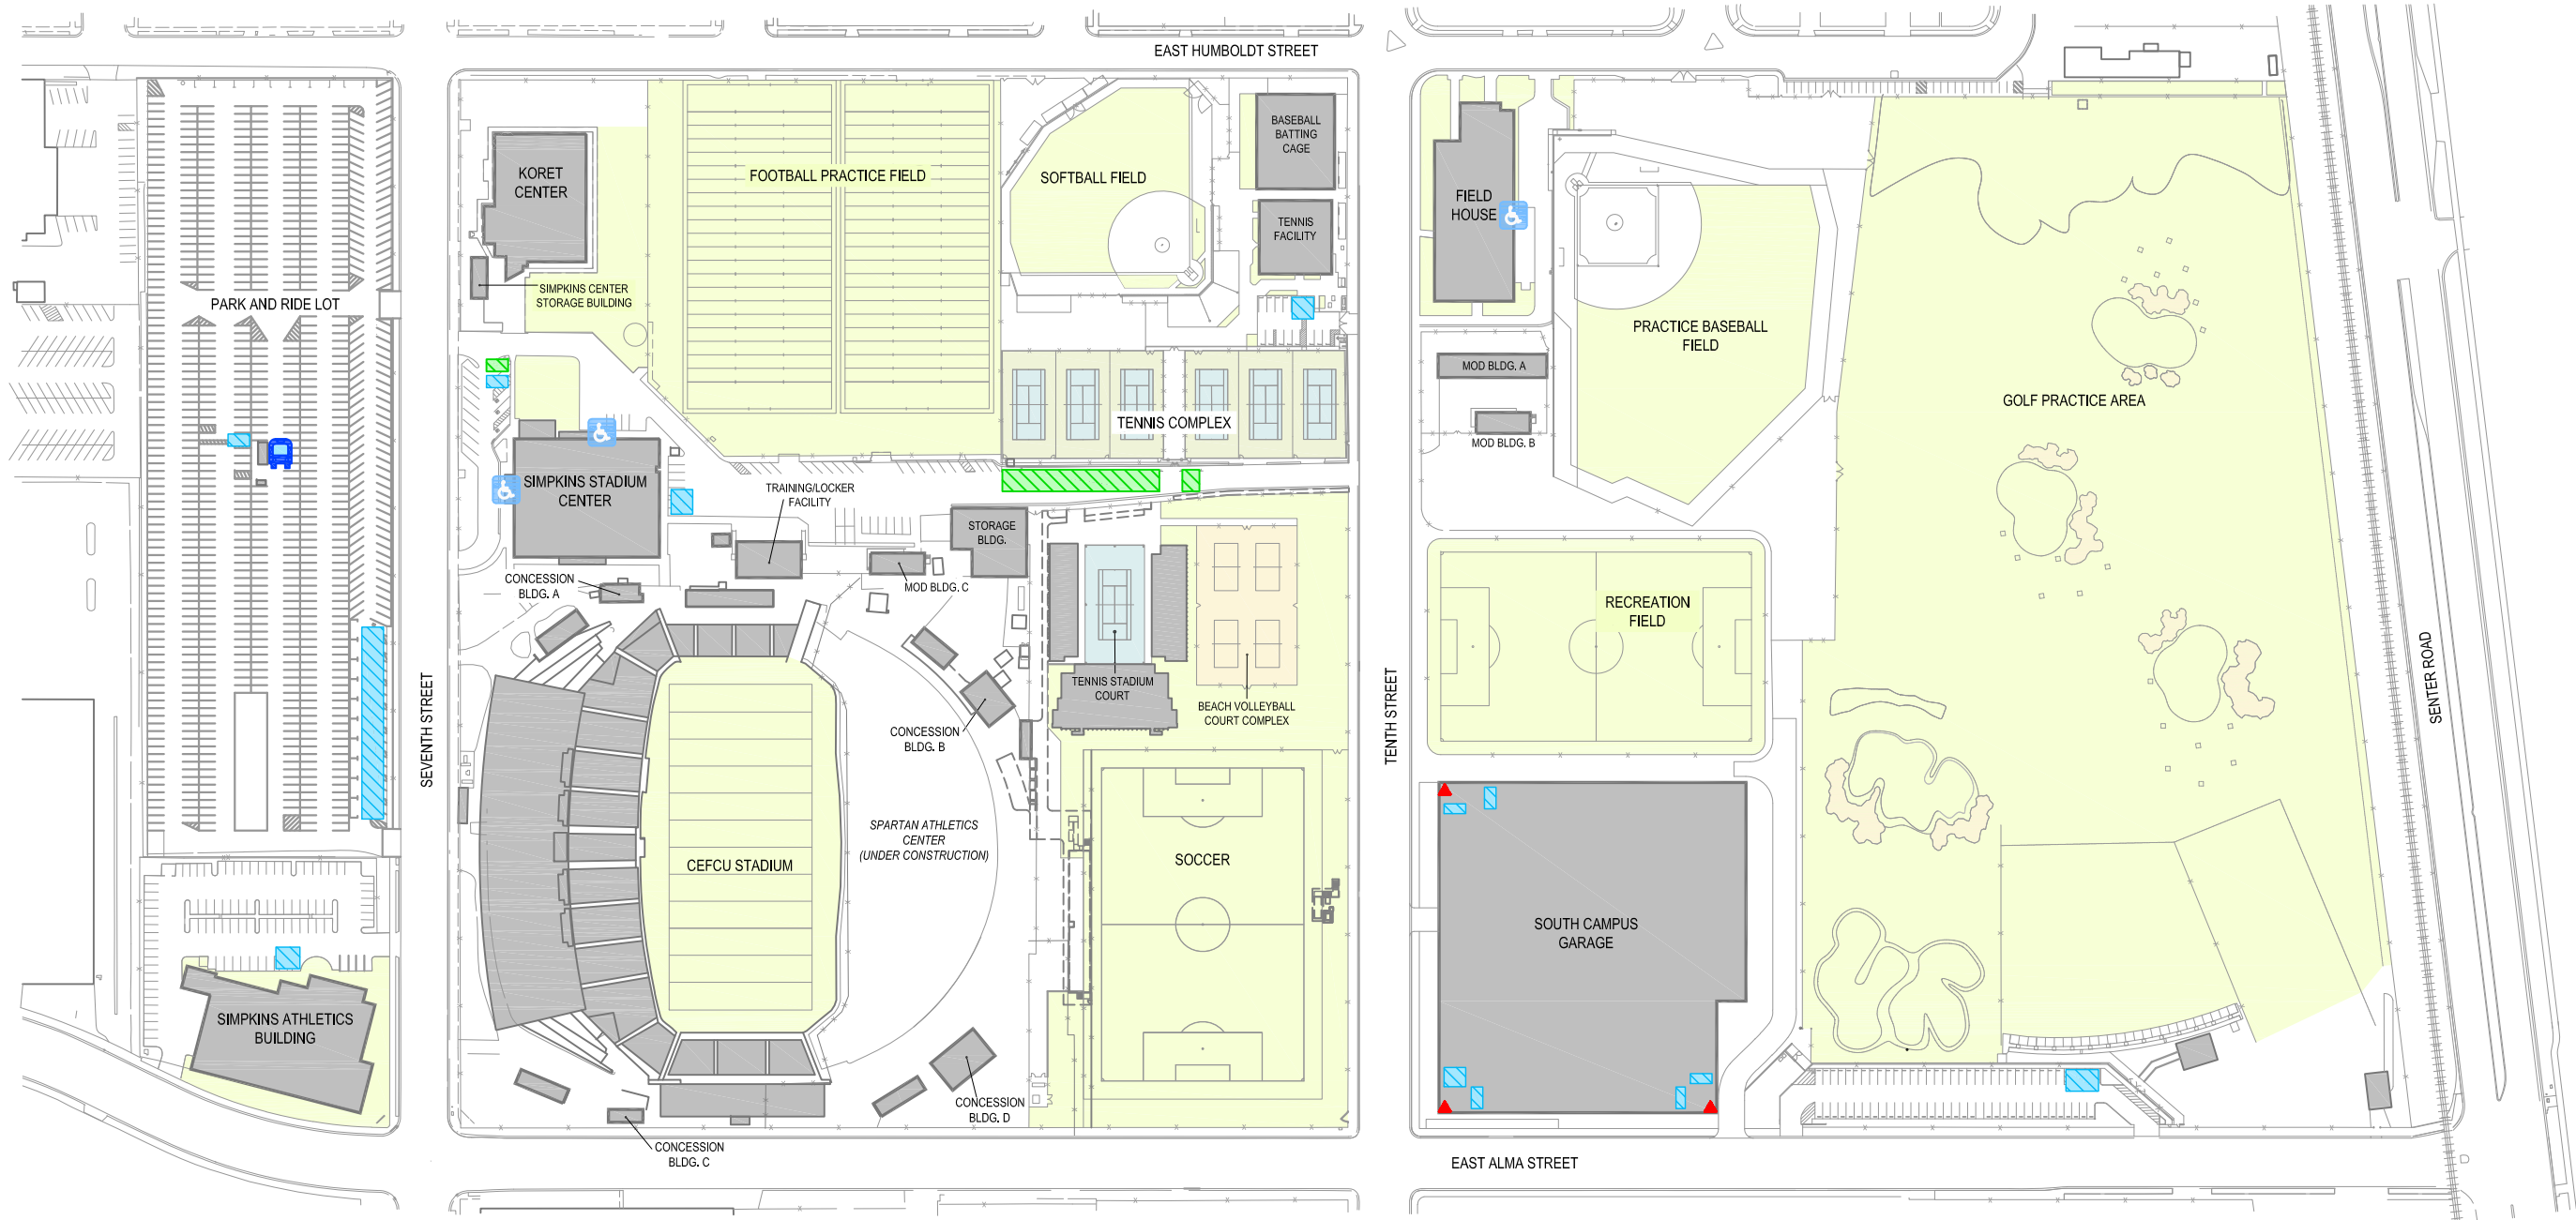

LEGEND

-  Elevator
-  Wheelchair Accessible
-  Accessible Parking University Permit
-  Park and Ride Shuttle
-  Electronic Door
-  20/30 Minutes & 2 Hours Parking

SOUTH CAMPUS